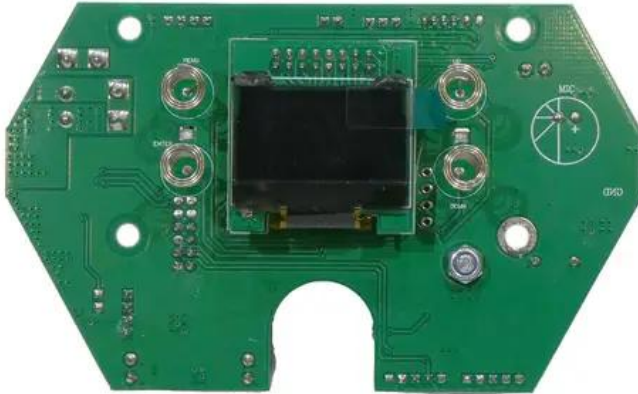

Pcb (Display/Control) AKKU IP TL-3 QCL Trusslight CRMX

Art. No.: E6511855

GTIN: 4026397735918

Features:

Technical specifications:

Weight: 0.03 kg

Scope of delivery:

Logistic

EAN / GTIN: 4026397735918

Weight: 0,04 kg

Length: 0.10 m

Width: 0.06 m

Height: 0.03 m