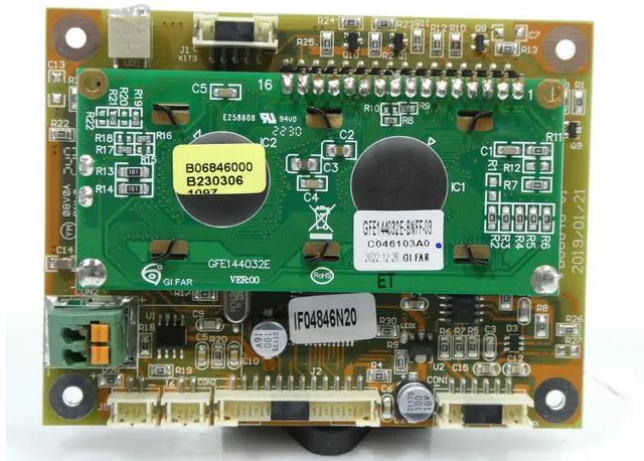

## Pcb set (Control/Display) F-4 (B06845+B06846)

Art. No.: E6511858

GTIN: 4026397736205

---

All rights reserved. Subject to change without notice. Errors and omissions excepted.  
Illustration only. Actual item may differ from photo.

## Pcb set (Control/Display) F-4 (B06845+B06846)

Art. No.: E6511858

GTIN: 4026397736205

**Features:**

---

---

All rights reserved. Subject to change without notice. Errors and omissions excepted.  
Illustration only. Actual item may differ from photo.