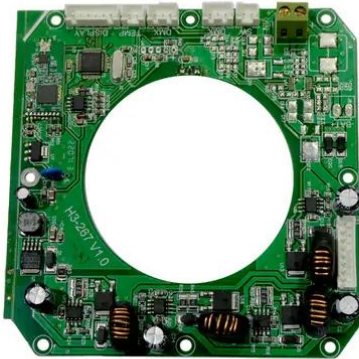

## Pcb (Control) LED IP Tourlight 200 WW (H3-267 V1.0)

**Art. No.:** E6512017  
GTIN: 4026397740202

---

## Pcb (Control) LED IP Tourlight 200 WW (H3-267 V1.0)

**Art. No.:** E6512017  
GTIN: 4026397740202

**Features:**

---