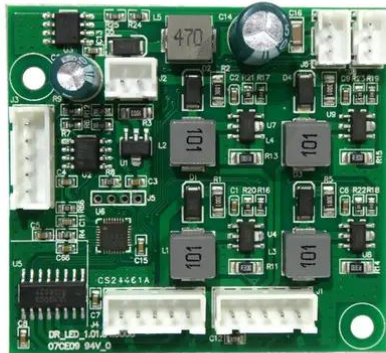

## Pcb (Driver Strobe) LED KLS Laser Bar FX AIR

Art. No.: E6512152  
GTIN: 4026397743395

**List price: 9.31 €**  
incl. 19% VAT.

---

All rights reserved. Subject to change without notice. Errors and omissions excepted.  
Illustration only. Actual item may differ from photo.

## Pcb (Driver Strobe) LED KLS Laser Bar FX AIR

Art. No.: E6512152  
GTIN: 4026397743395

**Features:**

---

---

All rights reserved. Subject to change without notice. Errors and omissions excepted.  
Illustration only. Actual item may differ from photo.