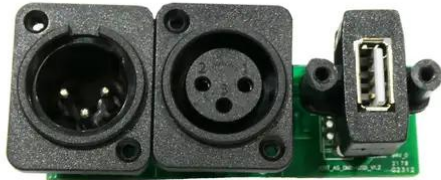

## Pcb (DMX/USB) LED Silent Bar (CRT\_AS\_DMX-USB\_\_V1.2)

**Art. No.: E6512169**  
GTIN: 4026397743807

---

## Pcb (DMX/USB) LED Silent Bar (CRT\_AS\_DMX-USB\_\_V1.2)

**Art. No.: E6512169**  
GTIN: 4026397743807

**Features:**

---