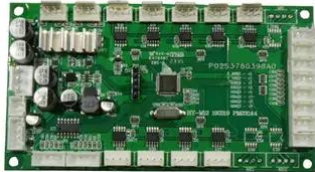

## **Pcb (motor driver) LED TMH-S200 Moving-Head Spot (P02S3780398A0)**

**Art. No.: E6512251**  
GTIN: 4026397745900

**List price: 108.86 €**  
incl. 19% VAT.

---

All rights reserved. Subject to change without notice. Errors and omissions excepted.  
Illustration only. Actual item may differ from photo.

## **Pcb (motor driver) LED TMH-S200 Moving-Head Spot (P02S3780398A0)**

**Art. No.: E6512251**  
GTIN: 4026397745900

**Features:**

---

---

All rights reserved. Subject to change without notice. Errors and omissions excepted.  
Illustration only. Actual item may differ from photo.