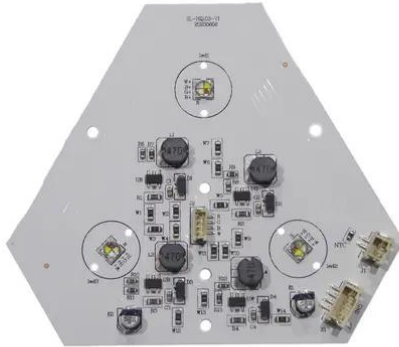

## Pcb (LED) AKKU IP TL-3 QCL Trusslight CRMX

**Art. No.: E6512548**  
GTIN: 4026397755411

---

## Pcb (LED) AKKU IP TL-3 QCL Trusslight CRMX

**Art. No.: E6512548**  
GTIN: 4026397755411

**Features:**

---