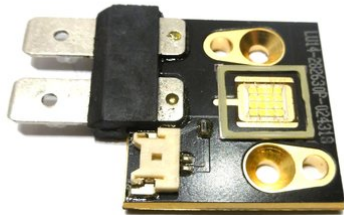

## LED COB 150W DMH-160 (1600M-W)

**Art. No.: E6519363**

GTIN: 4026397670530

**List price: 332.37 €**  
incl. 19% VAT.

---