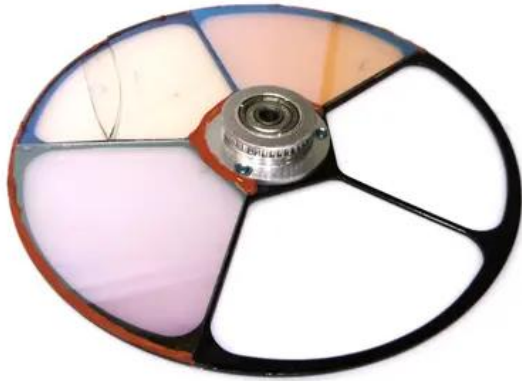

Effect wheel LED SL-600 Ø= 136mm (3+2 Dichros)

Art. No.: E6519513

GTIN: 4026397664232

List price: 66.26 €

incl. 19% VAT.

Features:

Technical specifications:

Scope of delivery:

Logistic

EAN / GTIN: 4026397664232

Weight: 0,06 kg

Length: 0.14 m

Width: 0.14 m

Height: 0.01 m