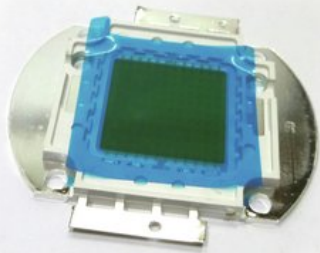

LED COB 200W WW Theatre COB 200 WW (200WW)

Art. No.: E6519593

GTIN: 4026397689143

List price: 130.46 €

incl. 19% VAT.

Features:

Technical specifications:

Weight:	30 g
---------	------

Logistic

EAN / GTIN: 4026397689143

Weight: 0,03 kg

Length: 0.06 m

Width: 0.06 m

Height: 0.05 m