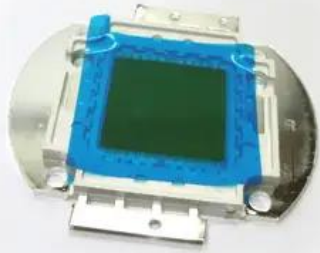

# LED COB 200W WW Theatre COB 200 WW (200WW)

Art. No.: E6519593

GTIN: 4026397689143

---

---