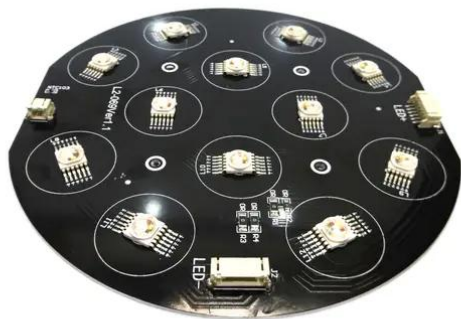

Pcb (LED) LED SLS-12 HCL MK2 Floor (L2-069Ver1.1)

Art. No.: E6519731
GTIN: 4026397698183

List price: 81.4 €
incl. 19% VAT.

Pcb (LED) LED SLS-12 HCL MK2 Floor (L2-069Ver1.1)

Art. No.: E6519731
GTIN: 4026397698183