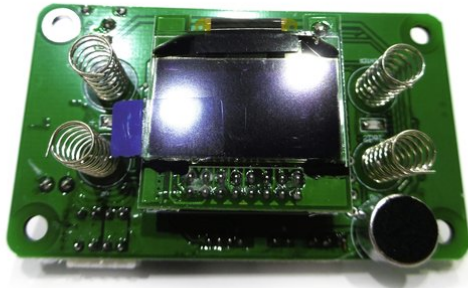

Pcb (display/control) LED Outdoor Spot 15W RGBW QuickDMX (SL- MINI-PQ2)

Art. No.: E6519789

GTIN: 4026397700350

Pcb (display/control) LED Outdoor Spot 15W RGBW QuickDMX (SL- MINI-PQ2)

Art. No.: E6519789

GTIN: 4026397700350

Features:

List price: 142.44 €
incl. 19% VAT.