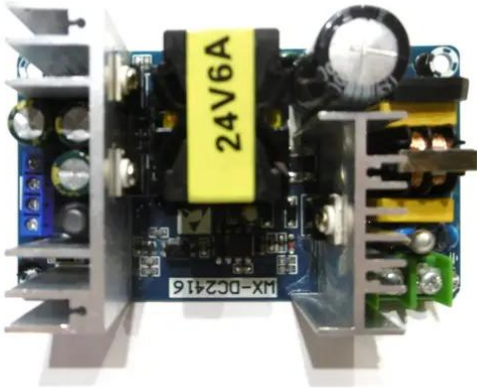

Pcb (Power supply) 24V/6A EPA-100BT (WX-DC2416)

Art. No.: E6519826
GTIN: 4026397703771

Pcb (Power supply) 24V/6A EPA-100BT (WX-DC2416)

Art. No.: E6519826
GTIN: 4026397703771

Features:
