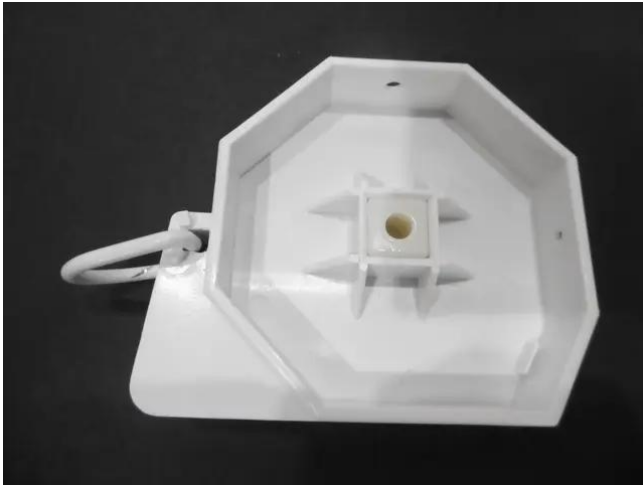

## housing part (Plastic/right/big) projection screen white

**Art. No.: E6519859**

GTIN: 4026397704525

---

## housing part (Plastic/right/big) projection screen white

**Art. No.: E6519859**

GTIN: 4026397704525