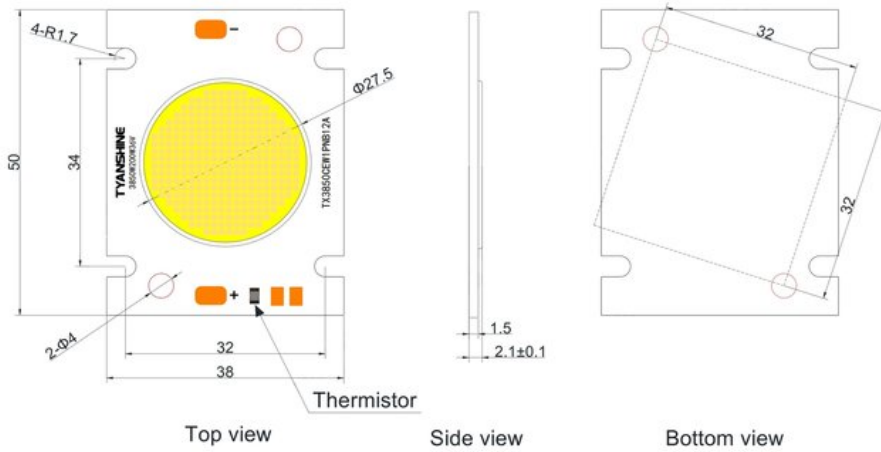

LED COB 250W 3200K LED PFE-200 3000K Profile Spot (TX-3850S200C28FA2-03H05)

GTIN: 4026397706833

List price: 262.18 €

incl. 19% VAT.

Features:

Technical specifications:

Weight: 40 g

Logistic

EAN / GTIN: 4026397706833

Weight: 0,04 kg

Length: 0.05 m

Width: 0.04 m

Height: 0.00 m