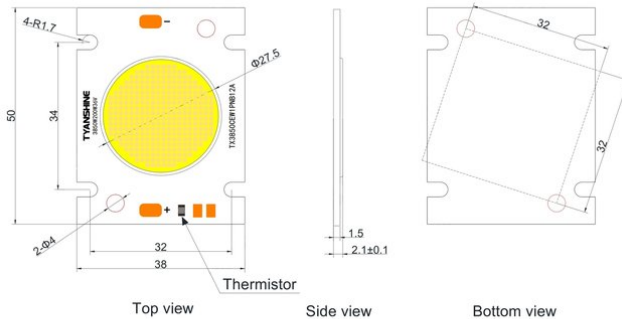

LED COB 250W 3200K LED PFE-200 3000K Profile Spot (TX-3850S200C28F12-03H95)

Art. No.: E6519894
GTIN: 4026397706833

List price: 262.18 €
incl. 19% VAT.

LED COB 250W 3200K LED PFE-200 3000K Profile Spot (TX-3850S200C28F12-03H95)