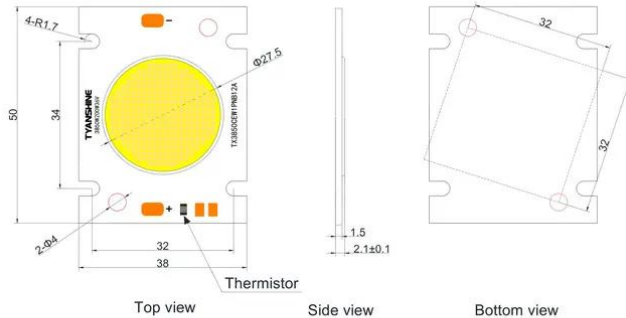

LED COB 250W 3200K LED PFE-200 3000K Profile Spot (TX-3850S200C28F12-03H95)

Art. No.: E6519894
GTIN: 4026397706833

LED COB 250W 3200K LED PFE-200 3000K Profile Spot (TX-3850S200C28F12-03H95)

Art. No.: E6519894
GTIN: 4026397706833