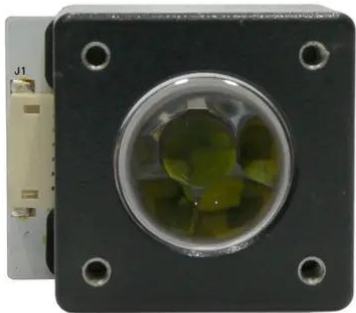

## LED COB 100W 8500k DMB-100 LED (UBF120-K85-R70-R00-000)

**Art. No.: E6519908**  
GTIN: 4026397707458

---