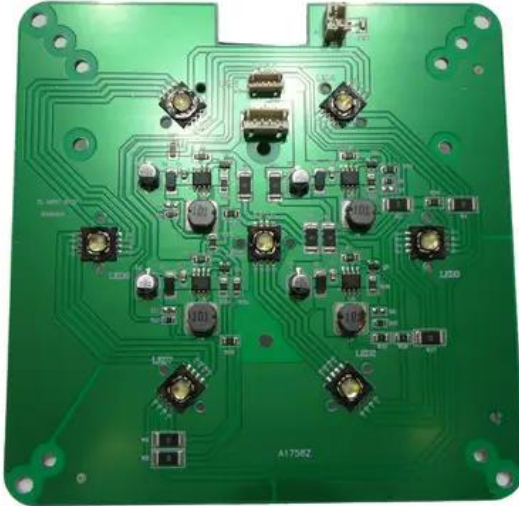

Pcb (LED) AKKU UP-7 QCL Spot QuickDMX (SL-Q807-BET2)

Art. No.: E6519910

GTIN: 4026397707472

Features:

Technical specifications:

Weight: 0.10 kg

Scope of delivery:

Logistic

EAN / GTIN: 4026397707472

Weight: 0,11 kg

Length: 0.14 m

Width: 0.14 m

Height: 0.01 m