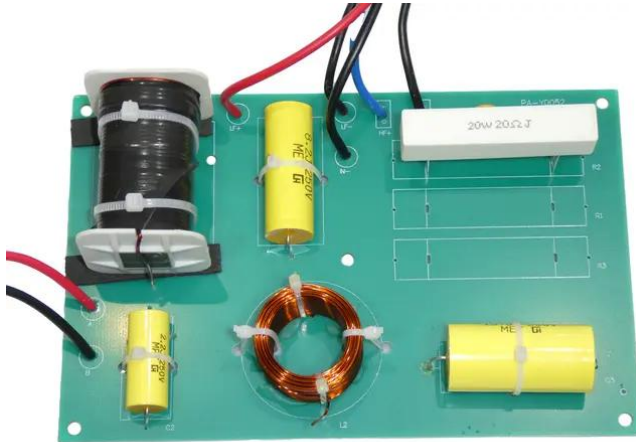

crossover ODX-215TM

Art. No.: E6519917
GTIN: 4026397707632

crossover ODX-215TM

Art. No.: E6519917
GTIN: 4026397707632

Features:
