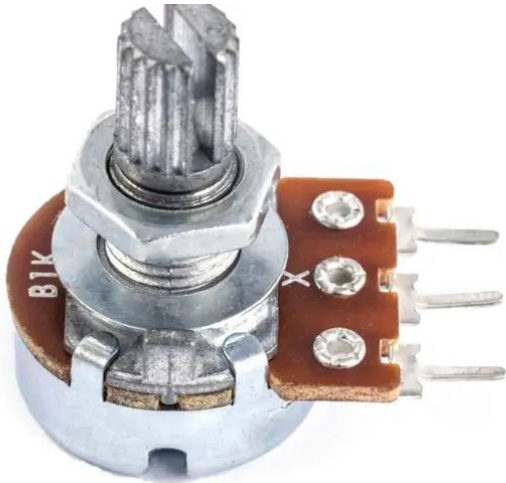

## Poti B102 1KOhm 3-Pin LED PLL-360

Art. No.: E6519919  
GTIN: 4026397707656

---

All rights reserved. Subject to change without notice. Errors and omissions excepted.  
Illustration only. Actual item may differ from photo.