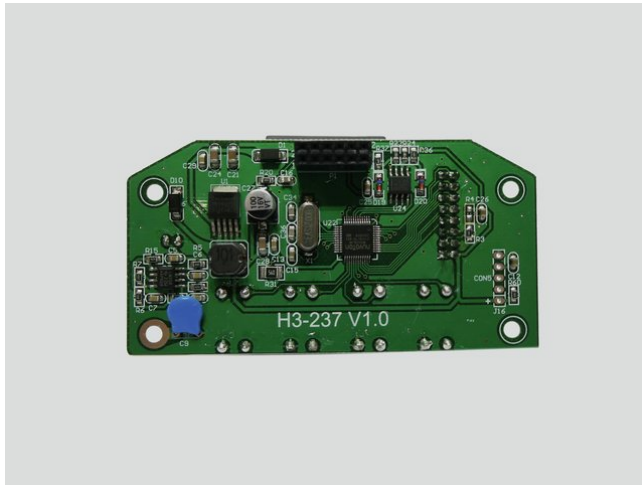

Pcb (Display) LED Theatre COB 200 RGB+WW (H3-237 V1.0)

Art. No.: E6519940

GTIN: 4026397709698

List price: 30.7 €
incl. 19% VAT.

All rights reserved. Subject to change without notice. Errors and omissions excepted.
Illustration only. Actual item may differ from photo.

Pcb (Display) LED Theatre COB 200 RGB+WW (H3-237 V1.0)

Art. No.: E6519940

GTIN: 4026397709698

Features:

All rights reserved. Subject to change without notice. Errors and omissions excepted.
Illustration only. Actual item may differ from photo.