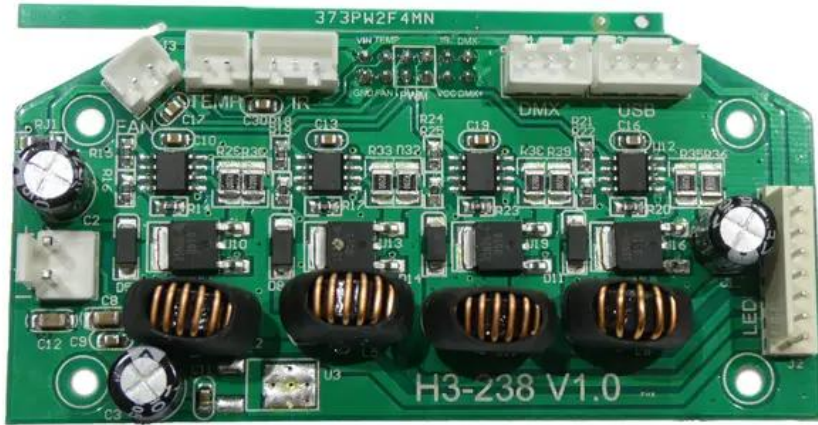

# Pcb (Control) LED Theatre COB 200 RGB+WW (H3-238 V1.0)

Art. No.: E6519942

GTIN: 4026397709711

---

**List price: 32.77 €**

incl. 19% VAT.

---

## Technical specifications:

Weight: 0.04 kg

---