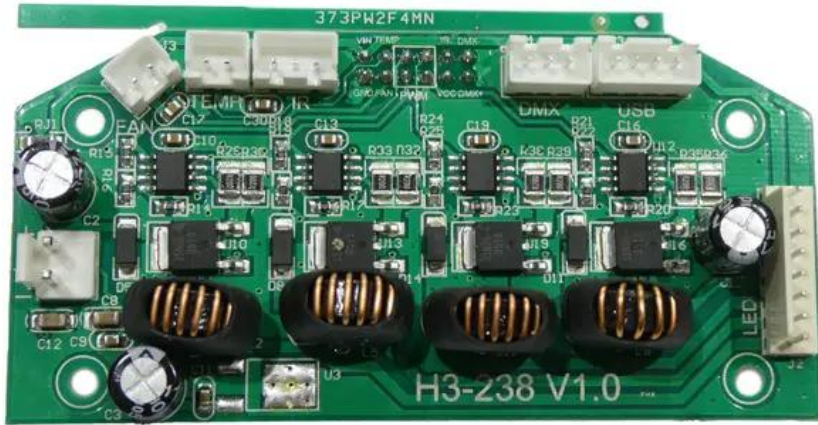

Pcb (Control) LED Theatre COB 200 RGB+WW (H3-238 V1.0)

Art. No.: E6519942

GTIN: 4026397709711

Features:

Technical specifications:

Weight: 0.04 kg

Scope of delivery:

Logistic

EAN / GTIN: 4026397709711

Weight: 0,04 kg

Length: 0.10 m

Width: 0.05 m

Height: 0.03 m