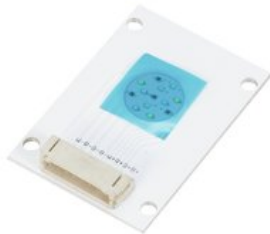

LED COB 30W RGBW LED PMB-8 COB QCL 30W ()

Art. No.: E6519951

GTIN: 4026397709940

List price: 14.74 €

incl. 19% VAT.

Features:

Technical specifications:

Weight:	10 g
---------	------

Logistic

EAN / GTIN: 4026397709940

Weight: 0,01 kg

Length: 0.05 m

Width: 0.04 m

Height: 0.01 m