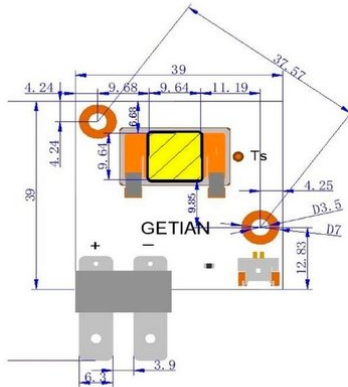

## LED COB 150W 8000K LED SL-160 Search Light (GT-FC150X3-1.1)

Art. No.: E6520041  
GTIN: 4026397715132

**List price: 160.22 €**  
incl. 19% VAT.

---