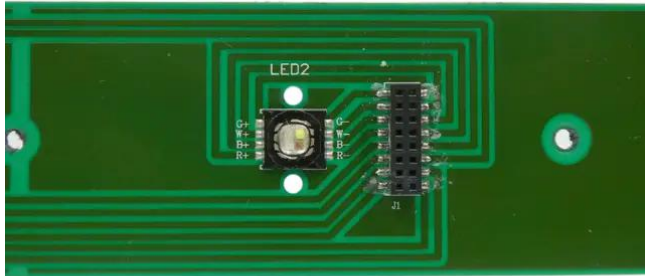

## Pcb (LED) AKKU Bar-6 QCL (SL-LQ806-LIGHT-V2)

**Art. No.: E6520059**  
GTIN: 4026397716863

---

## Pcb (LED) AKKU Bar-6 QCL (SL-LQ806-LIGHT-V2)

**Art. No.: E6520059**  
GTIN: 4026397716863

**Features:**

---