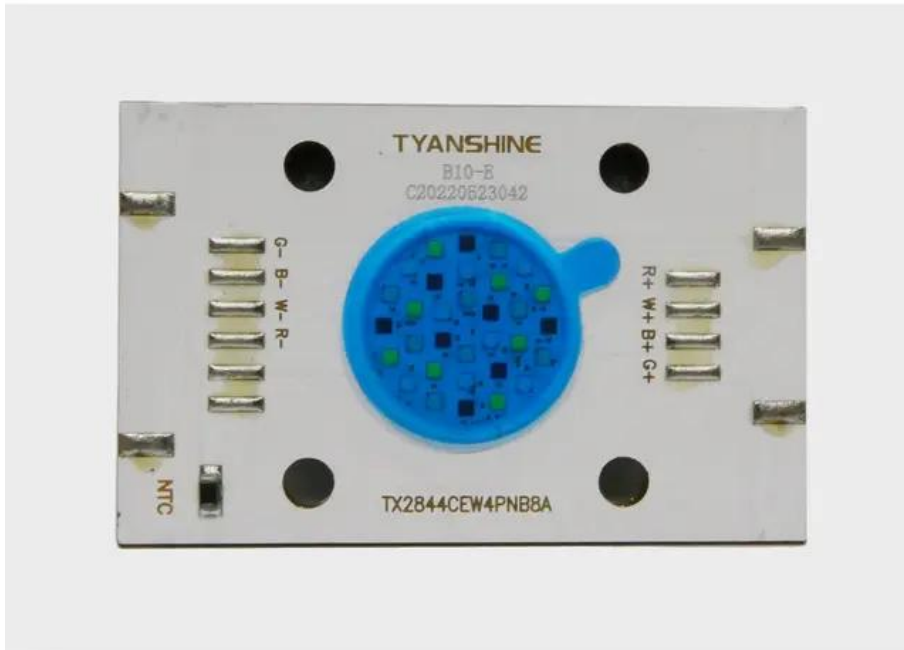

LED COB 80W RGBW LED PFE-60 RGBW Profile Spot 9-25° (TX-2844RGBW180G) E6520074

GTIN: 4026397717051

Features:

Technical specifications:

Weight: 0.01 kg

Scope of delivery:

Logistic

EAN / GTIN: 4026397717051

Weight: 0,02 kg

Length: 0.04 m

Width: 0.03 m

Height: 0.01 m