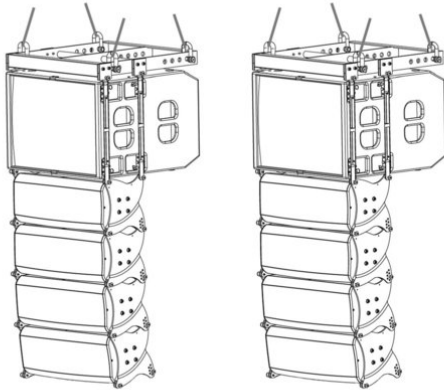

PSSO®

CLA Basic System MK2 S complete

Compact line array for permanent installations and touring purposes

Réf. : 11041056

GTIN:

L'article n'est plus disponible.

PSSO®

CLA Basic System MK2 S complete

Compact line array for permanent installations and touring purposes

Réf. : 11041056

GTIN:

Caractéristiques:

Compact line array for permanent installations and touring purposes

- Small basis set most suitable for live music or clubs with several hundred people, also applicable as groundstack
- Time saving 2-man installation directly from the transport case
- Low weight of the whole construction and reduced demands for the flying points
- Tight locking pins eliminating vibration noise
- Flying hardware regularly tested by an independent and accredited testing institute
- The set includes two CLA-115 bass reflex subwoofers and eight CLA-228 MKII tops as well as two matching flying brackets

L'étendue des fournitures

- 1 x basse, 1 x tête d'ampli

PSSO Subwoofer CLA-115 LINE ARRAY

Subwoofer Bass Reflex 15" 500 W RMS
Tous droits réservés. Sous réserve de modifications techniques et d'erreurs.
Toutes les photos sont similaires, les illustrations le sont en partie.