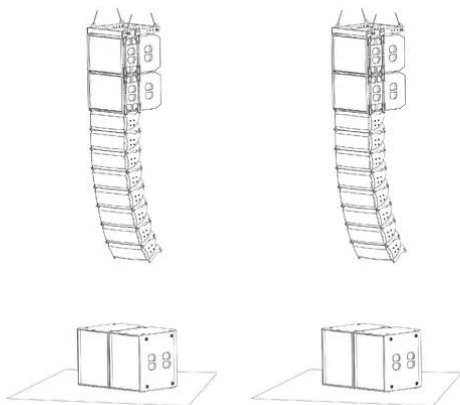

## CLA Basic System MK2 L complete

Compact line array for permanent installations and touring purposes

Réf.: 11041058

GTIN:

### Caractéristiques:

---

- Large basis set suitable for large open airs
- Time saving 2-man installation directly from the transport case
- Low weight of the whole construction and reduced demands for the flying points
- Tight locking pins eliminating vibration noise
- Flying hardware regularly tested by an independent and accredited testing institute
- The set includes four CLA-115 bass reflex subwoofers, four CLA-118 floor subwoofers and sixteen CLA-228 MKII tops as well as two matching flying brackets
- <p>PSSO Subwoofer au sol CLA-118
- <h2 class="featureSatz">Subwoofer Bass Reflex 18", 800 W RMS</h2>Powerful bassreflex subwoofer
- 45 cm woofer (18") with 115 mm voice coil with aluminum chassis
- Housing made of several layer 18 mm birch plywood
- Extremely rugged surface finish
- Integrated locking-system for optional wheel boards
- 8 rubber feet with fitting sinkings