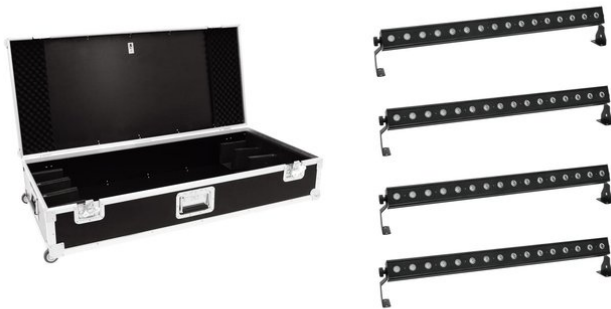

eurolite®

Set 4x LED PIX-16 QCL + Case

Réf. : 20000183

GTIN:

L'article n'est plus disponible.

eurolite®

Set 4x LED PIX-16 QCL + Case

Réf. : 20000183

GTIN:

Caractéristiques:

EUROLITE LED PIX-16 QCL Bar

Compact LED color changing bar with 16 x 8 W 4in1 LED

- Equipped with sixteen QCL LEDs in the colors red, green, blue and white
- Particularly bright illuminating power of the LEDs
- 4, 6, 7, 11, 19, 64, 67 DMX channels selectable for various applications
- Each LED can be controlled individually
- Programmable color change speed, strobe effect and dimmer
- Strobe effect with 1-18 flashes per second
- RGBW color mixing
- Static colors
- Internal programs
- DMX-controlled operation or stand-alone operation with Master/Slave function
- Manual, sound or DMX-controlled operation
- Hanging as well as standing installation possible