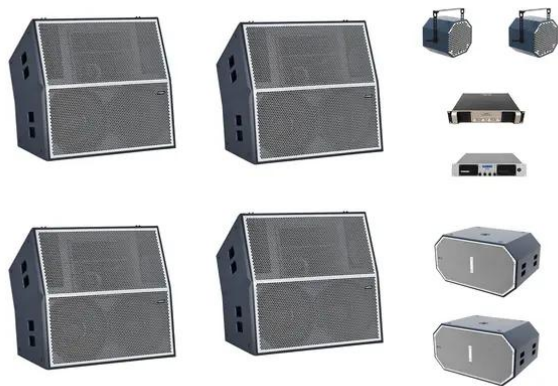

PSSO®

Prime Set XXL

Réf. : 20000515

GTIN:

PSSO®

Prime Set XXL

Réf. : 20000515

GTIN:

Caractéristiques:

PSSO PRIME-315 Club Speaker System

PRO PA speaker, 2 x 15" woofer, 6.5" + 2 x 1.4" horn-loaded, 1800 W RMS (Biamp)

- Rugged pro PA speaker, qualified for suspension and clubs
- Biamp operation
- Housing made of 25 mm (17 layers) and 18 mm (13 layers) birch plywood
- Premium custom-made drivers by European manufacturer CELTO Acoustique
- 2 x 38 cm neodymium bass speaker (15") with diecast aluminum basket
- 16.5 cm neodymium midrange speaker (6.5") with diecast aluminum basket, 51 mm voice coil (2")
- 36 mm neodymium driver (1.4"), 72 mm voice coil (2.8")
- Bassreflex system
- Neutrik Speakon connectors
- Scratch-resistant lacquer surface
- Applications: standing or suspended