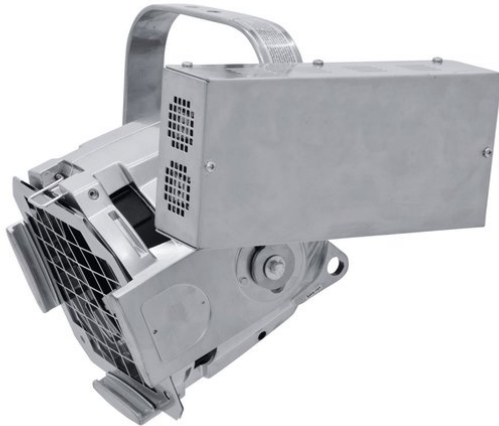

eurolite®

ML-575E Multi Lens Spot sil

PRO theater spotlight in ML-PAR design

Réf. : 41600086

GTIN: 4026397438147

L'article n'est plus disponible.

eurolite®

ML-575E Multi Lens Spot sil

PRO theater spotlight in ML-PAR design

Réf. : 41600086

GTIN: 4026397438147

Caractéristiques:

- Spot with 4 exchangeable lenses (VNSP, NSP, MFL and WFL)
- High-quality die-cast housing for highest stability
- With external electronic ballast
- High-quality glass reflector
- With color-filter frame
- For extremely powerful MSR-575 gas discharge lamp
- Ideal for theatres or large stages
- Ready for connection via POWERCON power cable with safety plug (included in the delivery)
- Housing available in silver or black