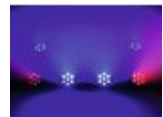

EUROLITE KLS-Kombo Pack 9

Universal mobile light set

Réf. : 42109549

GTIN:

L'article n'est plus disponible.

Caractéristiques:

Universal mobile light set

- Combines six LED spots
- The standard light system for every small band, solo entertainers and parties
- Set consisting of: 42109890 EUROLITE LED KLS-2001 Compact lightset, 2 x 51915380 EUROLITE LED SLS-5 QCL 5x5W Floor, 60004120 Speaker system stand alu, black, 59007081 EUROLITE STV-3529 Adapter long
- Details to the products:
- KLS-2001 Compact lightset
- Complete LED light set with 4 spots
- Compact and easy to transport
- 7 quadcolor LEDs (QCL) per spot (3 x RGBA and 4 x RGBW)
- 4 IEC outputs for power supply of further devices
- SLS-5 QCL 5x5W Floor
- Equipped with 4in1 quadcolor LEDs for homogeneous light output in the colors red, green, blue and white
- For hanging or standing
- Flat housing form requires minimal space when rigging
- You can find more information under the respective article