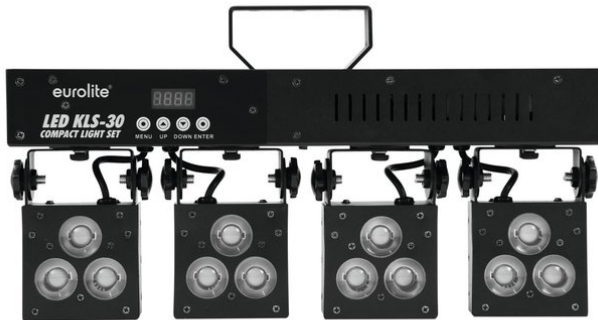

## LED KLS-30 Compact Light Set

DMX LED spotlight set with 12 x 4in1 LED for mobile use

Réf. : 42109603

GTIN: 4026397563641

**L'article n'est plus disponible.**

## LED KLS-30 Compact Light Set

DMX LED spotlight set with 12 x 4in1 LED for mobile use

Réf. : 42109603

GTIN: 4026397563641

### Caractéristiques:

---

- Complete LED light set with four compact LED spots
- Crossbar with integrated DMX control unit
- Ultra-light ideally suited for mobile use
- Comes pre-assembled
- 3 QCL LEDs with 4 watts each per spot (RGBW)
- Movable and tiltable spotlights
- DMX-controlled operation or stand-alone operation with Master/Slave function
- 2, 3, 4, 6, 16, 20 or 24 DMX channels selectable
- Sound-control via built-in microphone, microphone sensitivity adjustable
- Supports QuickDMX - the wireless DMX-system from Eurolite
- Built-in phantom fed socket for QuickDMX receiver (see accessories)
- DMX512 control via regular DMX controller
- Via DMX, each spot can be individually controlled
- Addressing and setting via control panel with 4-digit LED display
- Suited for installation on a speaker stand (not included) or truss
- Black lacquered metal version with movable mounting bracket