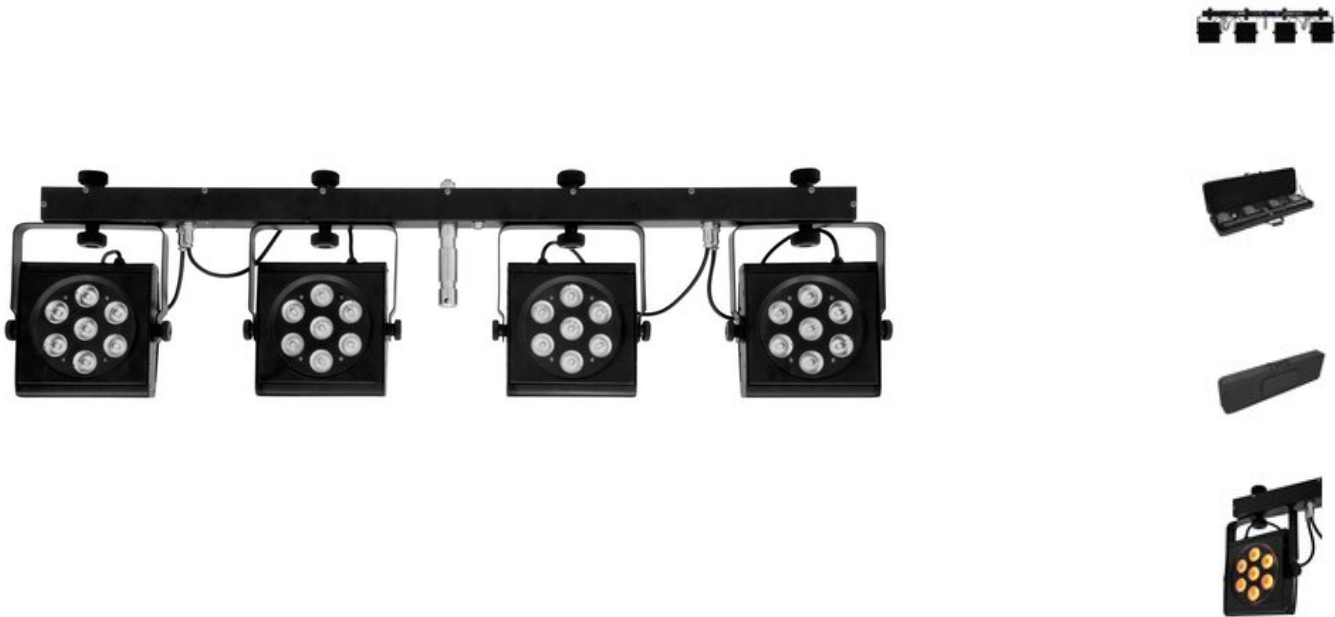

EUROLITE LED KLS-2001 Compact light set

DMX LED spotlight set with 28 x 4in1 LED for mobile use

Réf. : 42109890

GTIN: 4026397440034

L'article n'est plus disponible.

Caractéristiques:

- Complete LED light set with four slimline LED spots
- Crossbar with integrated DMX control unit
- Installation via TV pin for tripods with 28 mm interior diameter
- Ultra-light ideally suited for mobile use
- 7 quadcolor LEDs (QCL) per spot (3 x RGBA and 4 x RGBW)
- Comes pre-assembled with practical transport bag
- Through the close chip placement of the multichip technology, an exquisite color mix even with short distances to the illuminated surface is provided
- Movable and tiltable spotlights
- DMX-controlled operation or stand-alone operation with processor-controlled color change
- Master/Slave operation
- Sound-control via built-in microphone with sensitivity control
- DMX512 control via regular DMX controller (occupies 23 channels)
- Via DMX, each spot can be individually controlled
- DMX functions: dimmer, automatic mode, music control, strobe effect
- Addressing and setting via control panel with 4-digit LED display
- Suited for installation on a lighting stand (not included) or truss
- Black lacquered metal version
- Ideal for bands, stages or solo entertainers
- Ready for connection with power cord and PowerCon input
- 4 IEC outputs for power supply of further devices
- 28 LED puissantes
- Déjà préprogrammé pour %: EASY SHOW 1; Light Captain
- Vous trouverez de plus amples informations sur ce produit dans la rubrique « Téléchargements » de la fiche technique