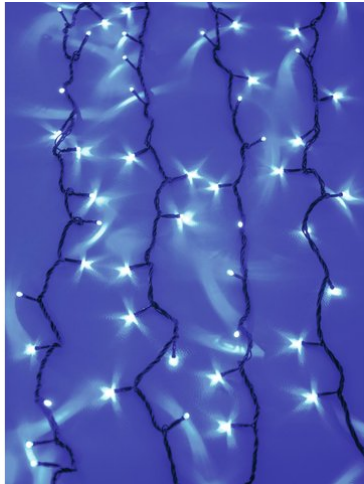

eurolite®

LED Waterfall Light 2400 blue LEDs

LED curtain with waterfall effect

Réf. : 50499086

GTIN: 4026397505849

L'article n'est plus disponible.

eurolite®

LED Waterfall Light 2400 blue LEDs

LED curtain with waterfall effect

Réf. : 50499086

GTIN: 4026397505849

Caractéristiques:

- LED light chain with waterfall effect for decorative lighting
- Absolute eyecatcher for any room
- Creates a unique atmosphere
- 3 x 10 meters
- Chaser effect with adjustable speed
- Dimmable
- Easy handling and installation
- Ready for connection with 1.5 m feed line
- Color: blue