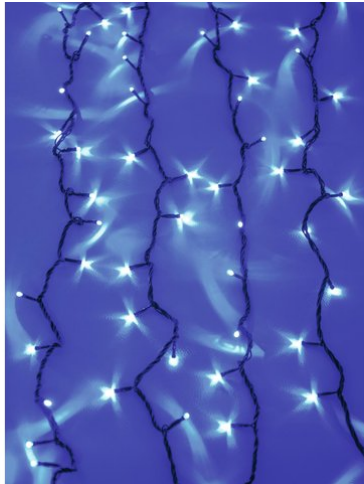

## LED Waterfall Light 2400 UV LEDs

LED curtain with waterfall effect

Réf. : 50499087

GTIN: 4026397505856

**L'article n'est plus disponible.**

### Caractéristiques:

---

- LED light chain with waterfall effect for decorative lighting
- Absolute eyecatcher for any room
- Creates a unique atmosphere
- 3 x 10 meters
- Chaser effect with adjustable speed
- Dimmable
- Easy handling and installation
- Ready for connection with 1.5 m feed line
- UV version