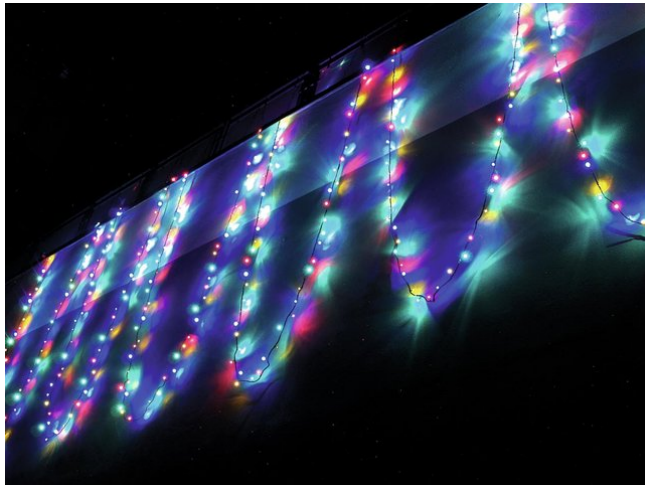

eurolite®

LED garland 230V 80 RWBY LEDs w.C.

Exclusive LED light chain for stylish deco effects!

Réf. : 50499212

GTIN: 4026397270662

L'article n'est plus disponible.

eurolite®

LED garland 230V 80 RWBY LEDs w.C.

Exclusive LED light chain for stylish deco effects!

Réf. : 50499212

GTIN: 4026397270662

Caractéristiques:

- Advantages of LED technology: long life, low power consumption, minimal heat emission, defacto maintenance free with brilliant light radiation
- Long LED life
- 10 meters feed line (incl. plug & transformer)
- 12 meters LED light chain
- Available in versions with and without controller