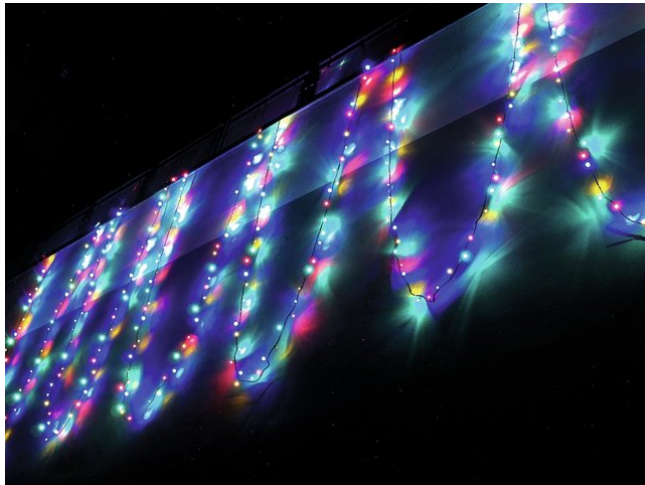

eurolite®

LED garland 230V 200 RWBY LEDs

Exclusive LED light chain for stylish deco effects!

Réf. : 50499232

GTIN: 4026397270952

L'article n'est plus disponible.

eurolite®

LED garland 230V 200 RWBY LEDs

Exclusive LED light chain for stylish deco effects!

Réf. : 50499232

GTIN: 4026397270952

Caractéristiques:

- Advantages of LED technology: long life, low power consumption, minimal heat emission, defacto maintenance free with brilliant light radiation
- Long LED life
- 10 meters feed line (incl. plug & transformer)
- 26 meters LED light chain
- Available in versions with and without controller