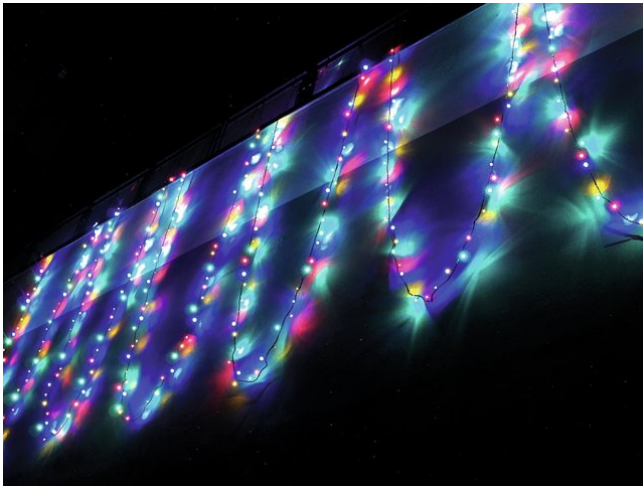

## LED garland 230V 200 RGBY LEDs w.C.

Exclusive LED light chain for stylish deco effects!

Réf. : 50499250

GTIN: 4026397271096

**L'article n'est plus disponible.**

### Caractéristiques:

---

- Light chain with 200 LEDs in the colors red, green, blue and yellow for decorative lighting
- Intergrated controller for selecting various effects
- 24.5 meters long with 10-meter feed line with power unit