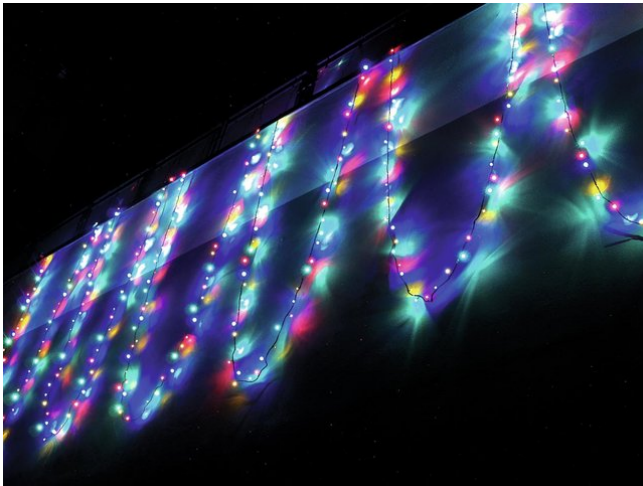

## LED garland 230V 200 RWBY LEDs w.C.

Exclusive LED light chain for stylish deco effects!

Réf. : 50499252

GTIN: 4026397271119

**L'article n'est plus disponible.**

### Caractéristiques:

---

- Light chain with 200 LEDs in the colors red, white, blue and yellow for decorative lighting
- Intergrated controller for selecting various effects
- 24.5 meters long with 10-meter feed line with power unit