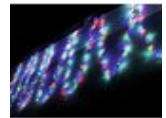

EUROLITE LED garland 230V 200 RWBY LEDs w.C.

Exclusive LED light chain for stylish deco effects!

Réf. : 50499253

GTIN: 4026397441147

L'article n'est plus disponible.

Caractéristiques:

- Light chain with 200 LEDs in the colors red, white, blue and yellow for decorative lighting
- Intergrated controller for selecting various effects
- Light chain 25 m long
- 10 m feed line with integrated controller and power unit

Utilisation: Éclairage pour effets de spectacle