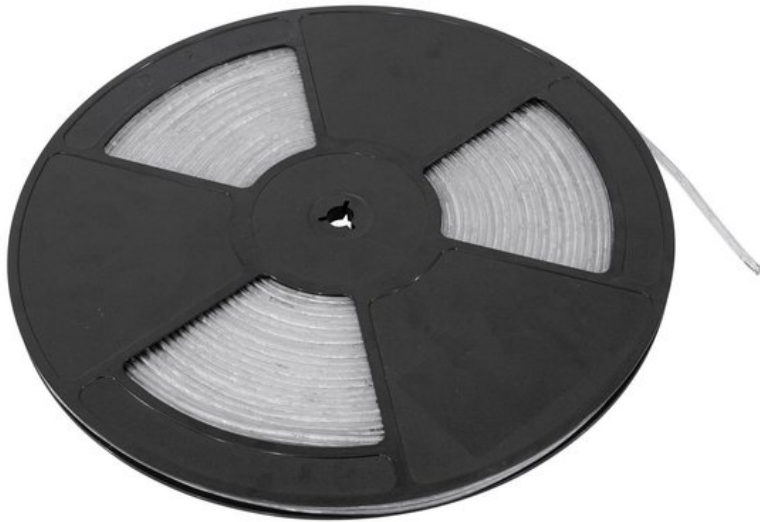

EUROLITE LED Ribbon H 3,5x5,5mm blue 20m

Realize your creative ideas!

Réf. : 50530026

GTIN: 4026397354843

L'article n'est plus disponible.

Caractéristiques:

- Flexible LED tube for decorative lighting
- Waterproof for outdoor applications, IP68
- Can be cut into segments of variable size (groups of 3 LEDs)
- Countless possibilities for use: window dressing, party-room decoration, on fairs for product presentation, indoor & outdoor advertisement, signs, toys, arts & crafts, sport items, on clothing
- Easy to mount: with mounting clip glue, tape or thread
- Available in versions of 4 different colors, 2 different color temperatures of the white LEDs or RGB
- Supplied on a plastic reel
- Power cable, connectors, end cap, heat-shrink tube, and mounting clip optional (F02)
- 24 V operation with optional PSU

Logistique

EAN / GTIN: 4026397354843

Poids: 0,97 kg

Longueur: 0.34 m

Largeur: 0.34 m

Hauteur: 0.02 m

Données techniques:

Type de protection:	IP68
Dimension:	Longueur : 20 m Largeur : 6 mm Hauteur : 4 mm
Power supply (via 24V DC power-unit):	230 V AC, 50 Hz
Rated power/meter:	2 W
Protection grade:	IP68
LED number/meter:	36

Distance between LEDs:	2.78 cm
Cutting marks:	every 6 LEDs
Beam angle:	120°
Roll length:	20 m
Maximum length:	20 m
Dimensions (W x H):	4 x 6 mm
Spécifications juridiques	
Produit spécial:	Non destiné à l'éclairage de la pièce dans les ménages
Utilisation:	Éclairage pour effets de spectacle