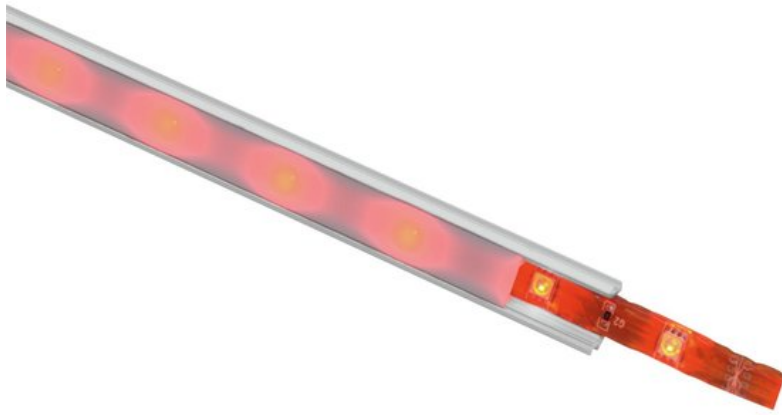

EUROLITE LED IP Strip 150 5m red 12V

Ruban de LED souple pour l'intérieur et l'extérieur

Réf. : 50530150

GTIN: 4026397426663

L'article n'est plus disponible.

Description:

With its numerous IP LED strips, Eurolite offers light on tape for outdoor use. Eurolite presents different stripes fulfilling the IP68 standard.

The flexible LED strips have a length of 5 meters. Unichrome versions - red, blue, green, yellow, cool white, warm white - are complimented by two RGB versions. The single colors can be ordered either with a wide span (150 LEDs) or with a short span (300 LEDs) between the LEDs. The RGB versions are available in 12 V or 24 operation - LED quantities are always 150. An optional LED controller controls the brightness and the speed of the RGB LEDs or provides automatic run of the built-in color programs.

Supplied on a plastic reel, the LED stripes feature a self adhesive rear side for simple installation. Color and form can be used as desired as the strips are very flexible and adaptable to really every venue.

Caractéristiques:

- Flexible LED strip for decorative lighting
- Perfect for indirect lighting, custom-made versions for fair or shop applications as well as all kinds of background lighting
- For indoor and outdoor use (IP44)
- Can be cut into segments of variable size (groups of 3 LEDs)
- Self-adhesive rear side
- Supplied on a plastic reel
- Matching control units and power units optionally available
- Different versions available