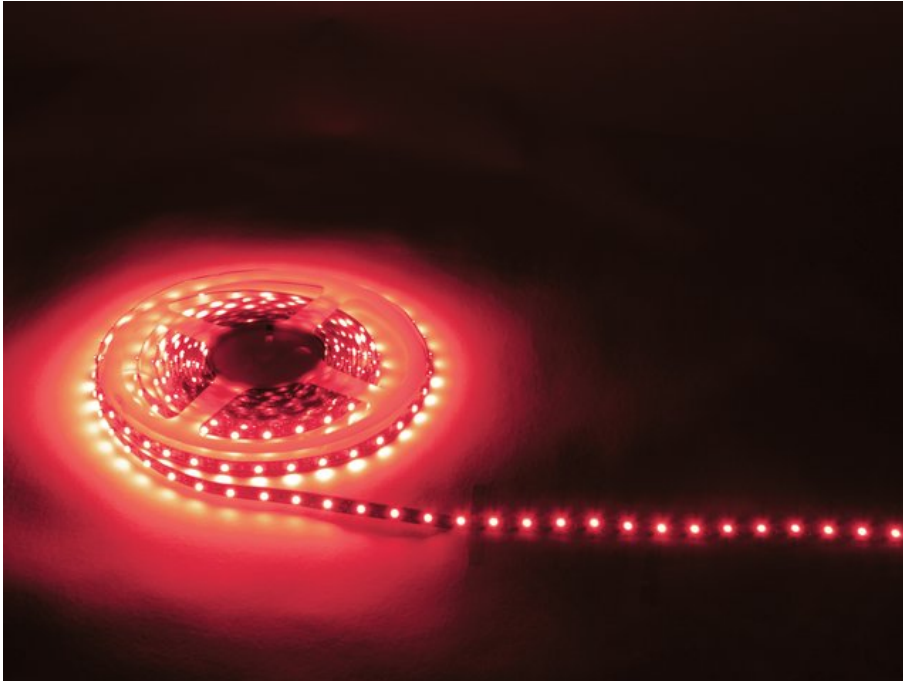

EUROLITE LED Strip 300 5m 3528 red 12V

Ruban de LED souple pour décorer l'intérieur

Réf. : 50530520

GTIN: 4026397255027

L'article n'est plus disponible.

Description:

With its numerous LED strips, Eurolite offers light on tape for technical decoration or bar illumination.

The flexible LED strips have a length of 5 meters. Unichrome versions - red, blue, green, yellow, cool white, warm white - are complimented by two RGB versions. The single colors can be ordered either with a wide span (150 LEDs) or with a short span (300 LEDs) between the LEDs. The RGB versions are available in 12 V or 24 operation - LED quantities are 150 or 240. An optional LED controller controls the brightness and the speed of the RGB LEDs or provides automatic run of the built-in color programs.

Supplied on a plastic reel, the LED stripes feature a self adhesive rear side for simple installation. Color and form can be used as desired as the strips are very flexible and adaptable to really every venue.

Caractéristiques:

- Flexible LED strip for decorative lighting
- Perfect for indirect lighting, custom-made versions for fair or shop applications as well as all kinds of background lighting
- Indoor use
- Can be cut into segments of variable size (groups of 3 LEDs)