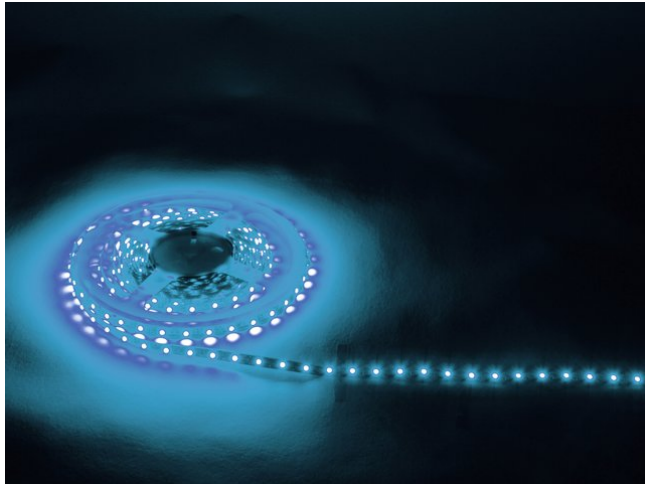

eurolite®

LED Strip 300 5m 3528 blue 12V

Ruban de LED souple pour décorer l'intérieur

Réf. : 50530525

GTIN: 4026397255072

L'article n'est plus disponible.

eurolite®

LED Strip 300 5m 3528 blue 12V

Ruban de LED souple pour décorer l'intérieur

Réf. : 50530525

GTIN: 4026397255072

Caractéristiques:

- Flexible LED strip for decorative lighting
- Perfect for indirect lighting, custom-made versions for fair or shop applications as well as all kinds of background lighting
- Indoor use
- Can be cut into segments of variable size (groups of 3 LEDs)
- Self-adhesive rear side
- Supplied on a plastic reel
- Matching control units and power units optionally available
- Different versions available
- 300 LED puissantes SMD 3528 B bleu
- Commandé via Accessoire