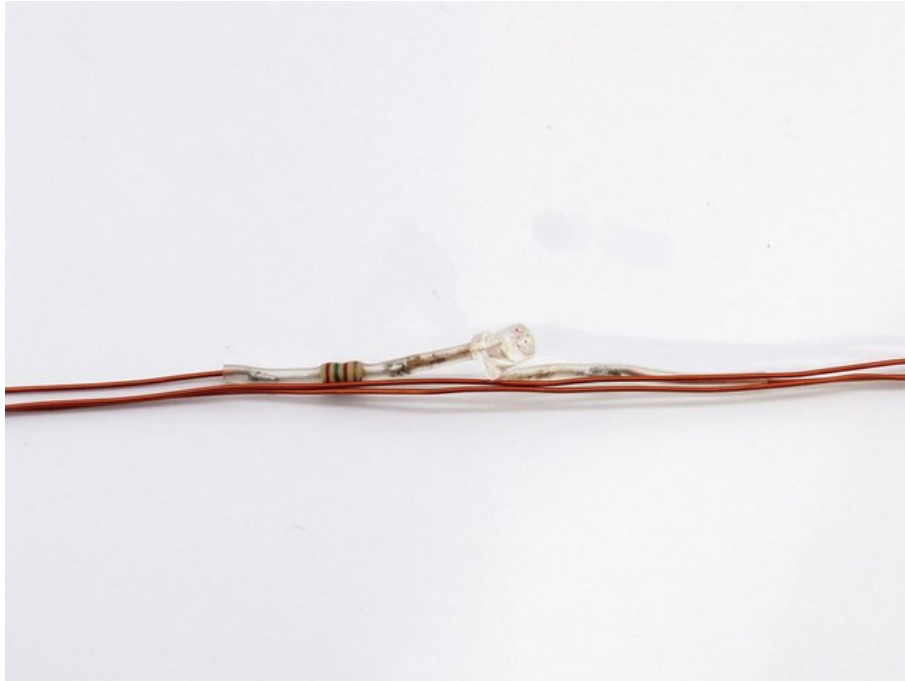

## EUROLITE LED TL-10 6500K Tubelight 1000 pcs

12 V LED Tubelights avec une distance de 10 cm entre les lampes

Réf. : 51200626

GTIN: 4026397349962

### Description:

Do it your way!

Why do we like sunsets and even refer to them as romantic? This is due to the fact that light, helps to create and support certain moods - just like music touches our senses. Warm colors can give us the feeling of security. Hence it's quite logical to deploy light as decoration or accentuation in many fields as possible. The LED TL tubelight therefor offers a perfect help. Simply made of insulated copper wire with directly fixed lamps, it offers immensely versatile usage. Whether for indirect illumination in frames, as heightened safety on stairs, on ceilings, walls, in colored ductworks and so forth. Almost unlimited possibilities. On a roll length of ca. 100 meters there is a space of 10cm between the cold-white LEDs (6000 K) - also available: warm-white with 6cm interval. Of course you can shorten the light chain at will and thus fit it to your very own requirements.

### Caractéristiques:

- One of the most important elements in decorative and effects illumination
- Insulated copper wire with directly fixed LEDs
- Long LED life
- Heightend safety on stairs
- For individual decorations (e.g. with colored tubing)
- When ordering please specify the following:
- LED voltage (12 V)
- LED distance (10 cm or 6 cm)
- Total length
- Required transformer
- Power consumption approx. 0.04 W per LED

Distance entre les lampes: 100 mm

---

**Spécifications juridiques**

---

Produit spécial: Non destiné à l'éclairage de la pièce dans les ménages

---

Utilisation: Éclairage pour effets de spectacle

---