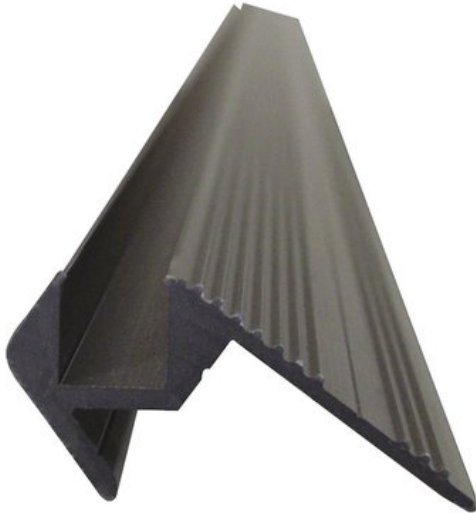

## EUROLITE Step Profile 10x10mm black 2m

Profilé échelonné spécial pour Tubelights, etc.

Réf. : 51210502

GTIN:

**L'article n'est plus disponible.**

### Caractéristiques:

Profilé échelonné spécial pour Tubelights, etc.

- Material: aluminum
- Dimensions: W: 48 mm, H: 24 mm
- Available lengths: 2000 mm
- Section for installing the Tubelights etc.: 10 x 10 mm
- Color: black anodized, which means no color peeling off with the time
- Wheelchairs can easily overcome the channel
- Extreme stability
- Easy installation
- Low weight
- For exhibition and shop installers, discotheque and theatre installations

### Logistique

**EUROLITE Step profile, 10x10mm, black /m<p class='attributgroup'>Special step profiles for Tubelights etc.**

- Material: aluminum
- Dimensions: W: 48 mm, H: 24 mm
- Available lengths: 2000 mm or 4000 mm
- Section for installing the Tubelights etc.: 10 x 10 mm
- Color: black anodized, which means no color peeling off with the time
- Extreme stability
- Easy installation
- Low weight
- Price is calculated by meter